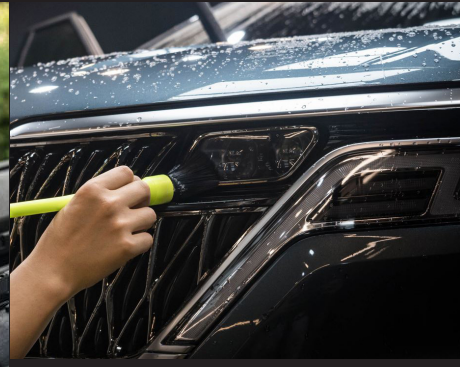

PURESTAR DETAILING ACCESSORIES

Stamp Brushes

Black - Ideal for tyre care and cleaning engine compartments.
ACPS-A-005B \$9

Grey - Versatile, use on tyres & interior or cleaning.
ACPS-A-005G \$9

White - For interior use.

ARRIVING IN DECEMBER

Twisted Drying Towel Large
70 x 90cm. Green

Speed Polish Multipurpose Towel
35 x 42cm. Yellow. All purpose. Pack/7

Detailing Brush Large
3 x 4.5 x 19cm. Black

Detailing Brush Large
3 x 14.5 x 19cm. Neon Yellow